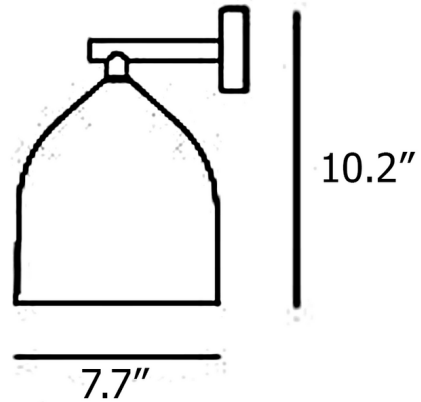

Description

The Odile Wall Sconce brings balance and simplicity to your interior space. The clean lines and smart color options will blend in styles from contemporary to industrial. Includes white, circular 4.33in mounting plate for standard US junction box.

Shown in sage

Specifications

COLOR	N/A
BODY FINISH	Sage
WATTAGE	11W
DIMMER	Standard 120V
DIMENSIONS	7.67"W x 10.23"H x 9"D
BULB NOT INCLUDED	1 x A19/Medium (E26)/11W/120V LED
COUNTRY OF ORIGIN	Italy

CLICK TO VIEW PRODUCT