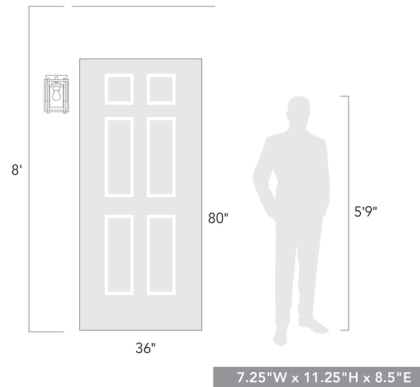

Description

The Tribeca Outdoor Wall Light is a contemporary, geometric series of customizable layered boxes. This extensive series of striking open-cage fixtures bring sophisticated style to any space. This clean transitional design pairs well with modern fashions.

Shown in clear

Specifications

COLOR	Clear
BODY FINISH	N/A
WATTAGE	9W
DIMMER	Standard 120V
DIMENSIONS	7.25"W x 11.25"H x 8.5"D
BULB NOT INCLUDED	1 x A19/Medium (E26)/9W/120V LED

CLICK TO VIEW PRODUCT

Notes: