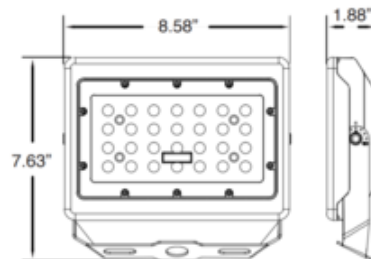

50W with Yoke Mount

COMPANY	PROJECT	FIXTURE TYPE	APPROVED BY	DATE