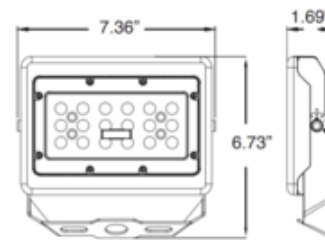

29W with Yoke Mount