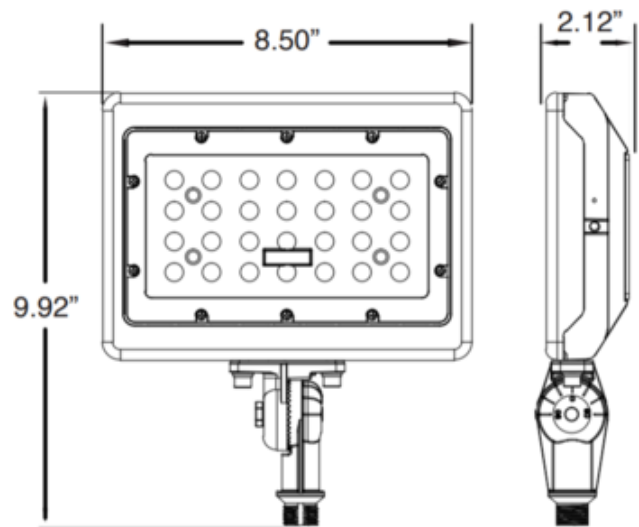

COMPANY	PROJECT	FIXTURE TYPE	APPROVED BY	DATE