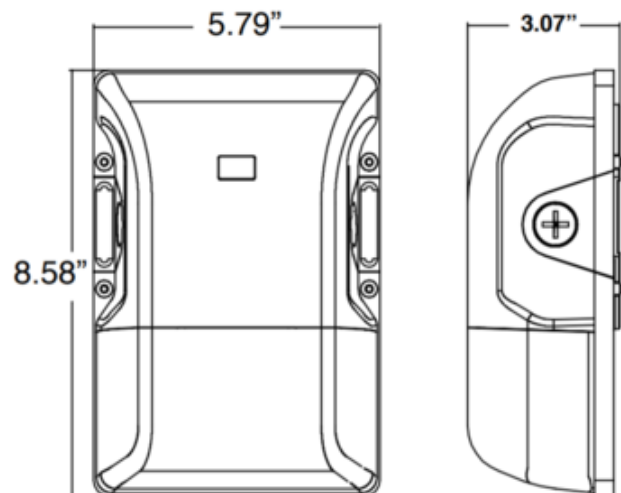

COMPANY	PROJECT	FIXTURE TYPE	APPROVED BY	DATE