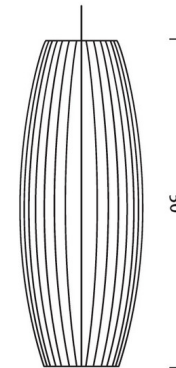

Lightology

lightology.com
866-954-4489
04-15-26

Project: _____

Company: _____

Location: _____ Fixture Type: _____

SPEC #: **GNL1047463**

Approved On: _____ Approved By: _____

Cigar XL Pendant By Herman Miller

Description

Nelson Bubble Lamps designed by George Nelson produced by Herman Miller. The Nelson Cigar® XL Bubble Pendant was designed as one of the first bubble lamps in 1947. Shade is made from a taut White plastic coating over a steel wire frame with canopy and accent finish in Brushed Nickel.

Shown in brushed nickel / white

| 18.75 |

50

Specifications

COLOR White
BODY FINISH Brushed Nickel
WATTAGE 150W
DIMMER Standard 120V
DIMENSIONS 18.75"W x 50"H
BULB NOT INCLUDED 1 x A19/Medium (E26)/150W/120V Incandescent