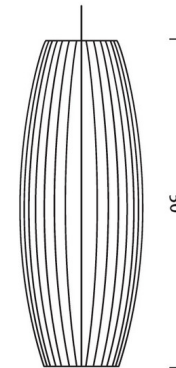

Lightology

lightology.com
866-954-4489
05-31-26

Project: _____

Company: _____

Location: _____ Fixture Type: _____

SPEC #: **GNL1047463**

Approved On: _____ Approved By: _____

Cigar XL Pendant By Herman Miller

Description

Nelson Bubble Lamps designed by George Nelson produced by Herman Miller. The Nelson Cigar® XL Bubble Pendant was designed as one of the first bubble lamps in 1947. Shade is made from a taut White plastic coating over a steel wire frame with canopy and accent finish in Brushed Nickel.

Shown in brushed nickel / white

| 18.75 |

Specifications

COLOR White
BODY FINISH Brushed Nickel
WATTAGE 150W
DIMMER Standard 120V
DIMENSIONS 18.75"W x 50"H
BULB NOT INCLUDED 1 x A19/Medium (E26)/150W/120V Incandescent