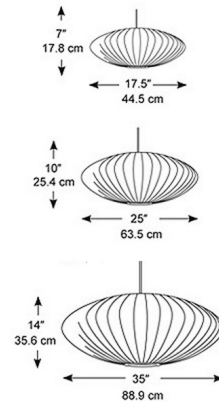

### Specifications

COLOR . . . . . White  
BODY FINISH . . . . . Brushed Nickel  
WATTAGE . . . . . 150W  
DIMMER . . . . . Standard 120V  
DIMENSIONS . . . . . 25"W x 10"H  
BULB NOT INCLUDED . . . . . 1 x A21/Medium (E26)/150W/120V Incandescent  
OTHER BULB OPTIONS . . . . . 1 x A21/Medium (E26)/120V LED