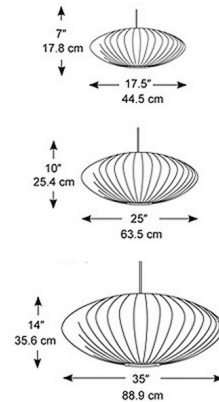

Shown in brushed nickel / white

Specifications

COLOR White
BODY FINISH Brushed Nickel
WATTAGE 150W
DIMMER Standard 120V
DIMENSIONS 25"W x 10"H
BULB NOT INCLUDED 1 x A21/Medium (E26)/150W/120V Incandescent
OTHER BULB OPTIONS 1 x A21/Medium (E26)/120V LED