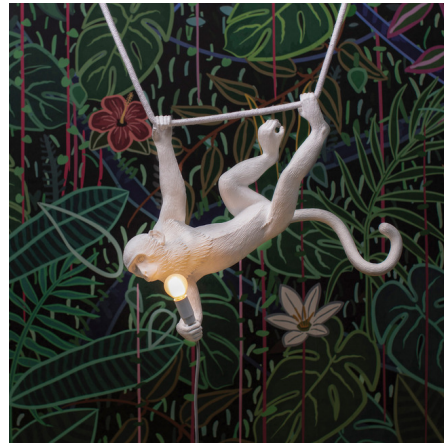

Lightology

lightology.com
866-954-4489
05-20-26

Project: _____

Company: _____

Location: _____ Fixture Type: _____

SPEC #: **SEL1047515**

Approved On: _____ Approved By: _____

The Monkey Swinging Pendant By Seletti

Description

Seletti's Monkey Swinging Pendant brings one-of-a-kind LED light swinging into your space. Perfect for animal lovers and contemporary and modern home owners alike. The black finish is IP44 rated for outdoor damp locations.

Shown in white

Specifications

COLOR N/A
BODY FINISH White
WATTAGE 4W
DIMMER Not Dimmable
DIMENSIONS 23.23"W x 17.32"H
BULB INCLUDED 1 x G16.5/Candelabra (E12)/4W/120V LED

Technical Information

PRODUCT DIMENSIONS Cable: 312"L
LAMP COLOR 2700K
LUMENS/WATT 87.50
LUMINOUS FLUX 350 lumens