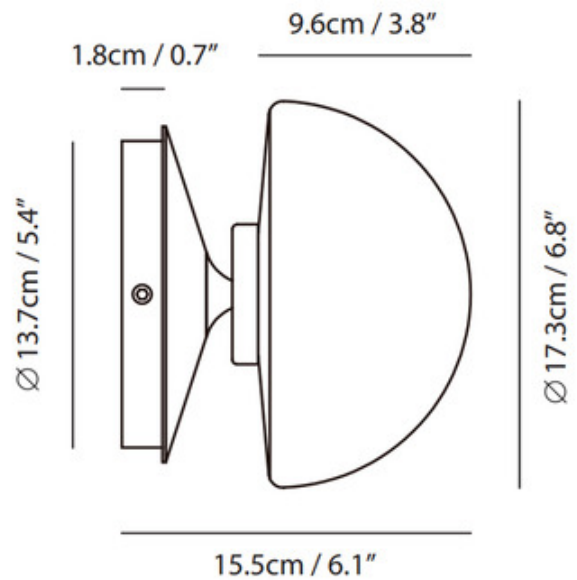

Technical Information

LAMP COLOR	2700 K
COLOR RENDERING	90 CRI

ITEM NUMBER SEE1047582

COMPANY	PROJECT	FIXTURE TYPE	APPROVED BY	DATE