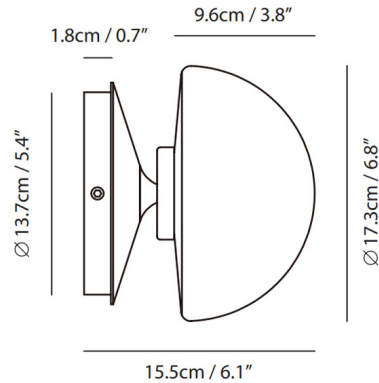

By Seed Design

Description

The Pensee Wall Sconce brings a contemporary refinement to a timeless silhouette. A warm glow of light surround the glass mushroom diffuser, that rests elegantly on the steel body. DJ dimmer is located on the base.

Shown in matte black / matte opal

Specifications

COLOR	Matte Opal
BODY FINISH	Matte Black
WATTAGE	5W
DIMMER	Included
DIMENSIONS	6.8"W x 6.8"H x 6.1"D
BULB INCLUDED	1 x JCD/G9/5W/120V LED
COUNTRY OF ORIGIN	China