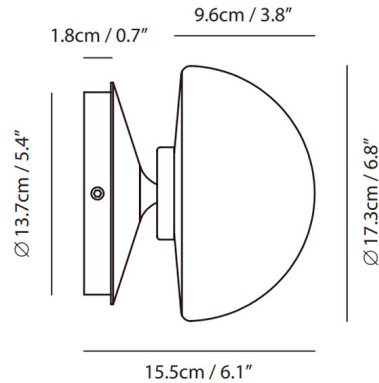

Description

The Pensee Wall Sconce brings a contemporary refinement to a timeless silhouette. A warm glow of light surround the glass mushroom diffuser, that rests elegantly on the steel body. DJ dimmer is located on the base.

Shown in matte black / matte opal

Specifications

COLOR	Matte Opal
BODY FINISH	Matte Black
WATTAGE	5W
DIMMER	Included
DIMENSIONS	6.8"W x 6.8"H x 6.1"D
BULB INCLUDED	1 x JCD/G9/5W/120V LED
COUNTRY OF ORIGIN	China