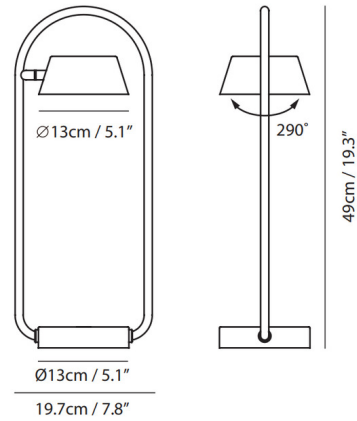

### Description

The Olo Table Lamp uses basic elements to create the picture of light with a rotatable lamp shade embedded in a cutting-edge designed hollow circle combined with a glare-free LED. Includes touch dimmer switch on base.

### Specifications

COLOR . . . . . Champagne Gold  
BODY FINISH . . . . . Black  
WATTAGE . . . . . 6.5W  
DIMMER . . . . . Included  
DIMENSIONS . . . . . 7.8"W x 19.3"H  
INTEGRATED LED MODULE . . . . . 1 x LED/6.5W/120V LED  
COUNTRY OF ORIGIN . . . . . China