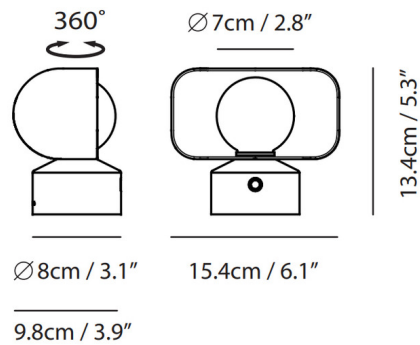

CLICK TO VIEW PRODUCT

Notes: