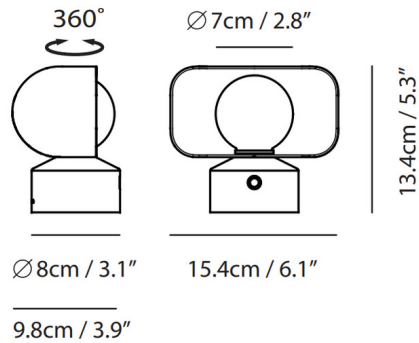

CLICK TO VIEW PRODUCT

Notes: