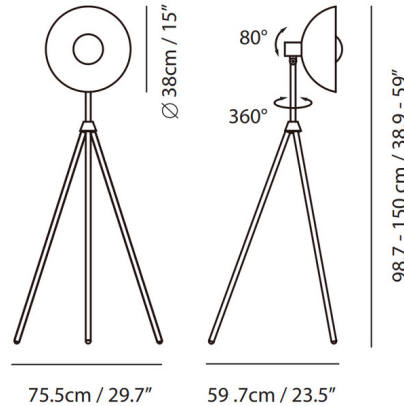

Description

The Apollo Floor Lamp is a simple yet eye catching piece, aiming to make an impression in any space. Features an LED light source integrated behind a copper metal cap which prevents the light from being visible. The huge rotatable shade embraces and sheds the light at the same time, while the tripod legs bring balance to the look. Includes a touch-dimmer device on the back side of the lamp shade, allowing users to enjoy flexible modes like being in nature. Includes a black textile cord.

Shown in matte black / copper

Specifications

COLOR	Copper
BODY FINISH	Matte Black
WATTAGE	13W
DIMMER	Included
DIMENSIONS	29.7"W x 38.9"H x 23.5"D
INTEGRATED LED MODULE	1 x LED/13W/120V LED
COUNTRY OF ORIGIN	China

Technical Information

COLOR RENDERING	90 CRI
LAMP COLOR	2700K
LUMENS/WATT	85.00
LUMINOUS FLUX	1105 lumens

CLICK TO VIEW PRODUCT

Notes: