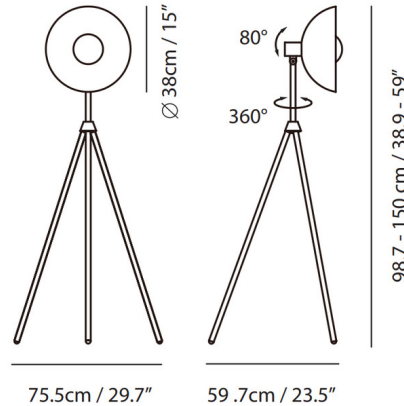

### Description

The Apollo Floor Lamp is a simple yet eye catching piece, aiming to make an impression in any space. Features an LED light source integrated behind a copper metal cap which prevents the light from being visible. The huge rotatable shade embraces and sheds the light at the same time, while the tripod legs bring balance to the look. Includes a touch-dimmer device on the back side of the lamp shade, allowing users to enjoy flexible modes like being in nature. Includes a black textile cord.

### Specifications

COLOR	Copper
BODY FINISH	Matte Black
WATTAGE	13W
DIMMER	Included
DIMENSIONS	29.7"W x 38.9"H x 23.5"D
INTEGRATED LED MODULE	1 x LED/13W/120V LED
COUNTRY OF ORIGIN	China

### Technical Information

COLOR RENDERING	90 CRI
LAMP COLOR	2700K
LUMENS/WATT	85.00
LUMINOUS FLUX	1105 lumens

CLICK TO VIEW PRODUCT

Notes: