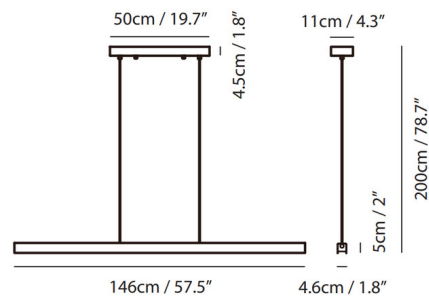

Specifications

COLOR Matte Black
BODY FINISH Champagne Gold
WATTAGE 40W
DIMMER Included
DIMENSIONS 57.5"L x 1.8"W x 2"H
INTEGRATED LED MODULE 1 x LED/40W/120V LED
COUNTRY OF ORIGIN China

Technical Information

PRODUCT DIMENSIONS Adjustable Cable Length: 78.7"
COLOR RENDERING 98 CRI
LAMP COLOR Tunable White
LUMENS/WATT 57.50
LUMINOUS FLUX 2300 lumens

Shown in champagne gold / matte black

CLICK TO VIEW PRODUCT

Notes: