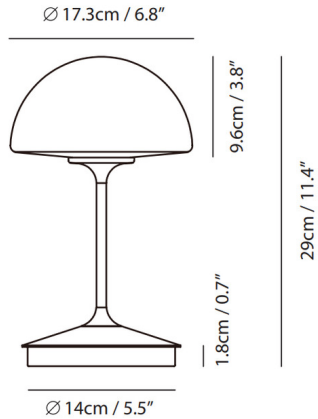

CLICK TO VIEW PRODUCT

Notes: