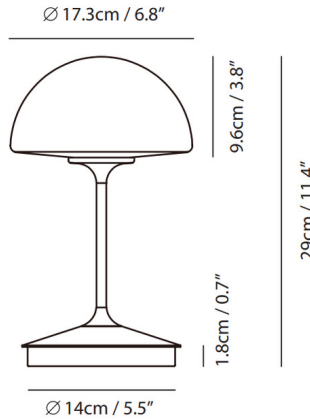

CLICK TO VIEW PRODUCT

Notes: