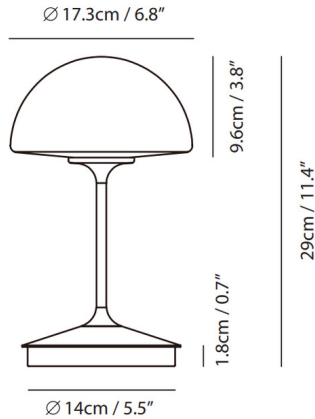

CLICK TO VIEW PRODUCT

Notes: