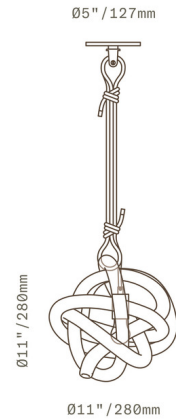

Description

The Wrap Pendant features a wrapped tube of handblown Glass. Once the glass is prepared on the blower's pipe, the form of the Wrap is achieved in a single, immediate fluid move. Each pendant is unique and all dimensions are approximate. Note: Overall drop length must be specified when ordering - 26 to 48 inches. Custom drop lengths available for an additional fee.

Specifications

COLOR Transparent Smoke
BODY FINISH Dark Oxidized
WATTAGE 3.5W
DIMMER Standard 120V
DIMENSIONS 11"W x 11"H
BULB INCLUDED 1 x A15/Medium (E26)/3.5W/120V LED
COUNTRY OF ORIGIN Czech Republic

Technical Information

PRODUCT DIMENSIONS Canopy: 5" diameter
LAMP LIFE 25000 hours
COLOR RENDERING 83 CRI
LAMP COLOR 2700K
LUMENS/WATT 92.86
LUMINOUS FLUX 325 lumens

Shown in dark oxidized / transparent smoke