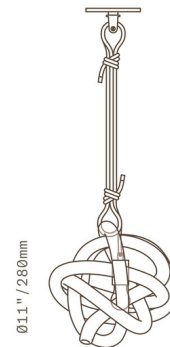

Description

The Wrap Pendant features a wrapped tube of handblown Glass. Once the glass is prepared on the blower's pipe, the form of the Wrap is achieved in a single, immediate fluid move. Each pendant is unique and all dimensions are approximate. Note: Overall drop length must be specified when ordering - 26 to 48 inches. Custom drop lengths available for an additional fee.

Specifications

COLOR Transparent Smoke
BODY FINISH Dark Oxidized
WATTAGE 3.5W
DIMMER Standard 120V
DIMENSIONS 11"W x 11"H
BULB INCLUDED 1 x A15/Medium (E26)/3.5W/120V LED
COUNTRY OF ORIGIN Czech Republic

Technical Information

PRODUCT DIMENSIONS Canopy: 5" diameter
LAMP LIFE 25000 hours
COLOR RENDERING 83 CRI
LAMP COLOR 2700K
LUMENS/WATT 92.86
LUMINOUS FLUX 325 lumens

Shown in dark oxidized / transparent smoke

Ø5" / 127mm

Ø11" / 280mm

Ø11" / 280mm

CLICK TO VIEW PRODUCT

Notes: