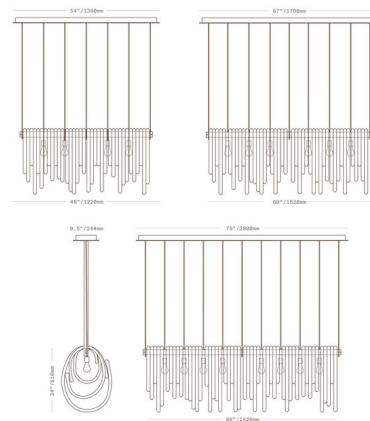

By SkLO

Description

The Lasso Chandelier is a stunning display of handblown glass. It is comprised of unique glass loops hanging from a Steel frame. Note: Overall drop must be specified upon ordering. Due to the weight of this fixture, additional ceiling support is required.

Shown in dark oxidized / opaque white

Specifications

COLOR Opaque White
BODY FINISH Dark Oxidized
WATTAGE 30W
DIMMER Standard 120V
DIMENSIONS 54\"/>

Technical Information

PRODUCT DIMENSIONS Canopy: 54\"/>