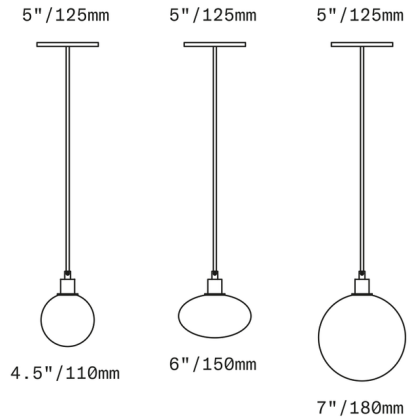

Description

The Drape Pendant features a minimalist design using a unique handblown glass shade suspended on a fabric-wrapped cord. The 4.5 and 7 inch sizes feature a spherical shape, while the 6 inch size features a flattened, rounded shape. All sizes are available in dipped glass with a mouth where the glassblower's pipe was separated from the glass, or textured glass with a frosted finish and subtle ridged texture. 5 inch diameter canopy. Note: Cord length is field adjustable. Longer lengths available for an additional fee.

Shown in dark oxidized / transparent smoke

Specifications

COLOR Transparent Smoke
BODY FINISH Dark Oxidized
WATTAGE 7W
DIMMER Standard 120V
DIMENSIONS 4.5"W x 4.5"H
BULB INCLUDED 1 x JCD/G9/7W/120V LED
COUNTRY OF ORIGIN Czech Republic

Technical Information

PRODUCT DIMENSIONS Cord Length: 120"
LAMP LIFE 25000 hours

CLICK TO VIEW PRODUCT

Notes: