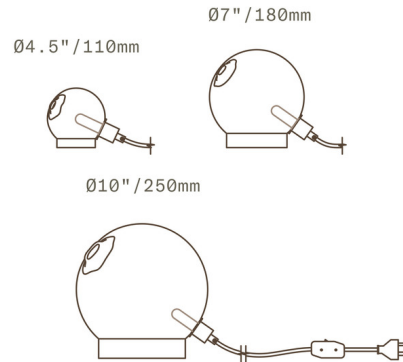

### Specifications

|                   |                        |
|-------------------|------------------------|
| COLOR             | Opaque White           |
| BODY FINISH       | Brushed Brass          |
| WATTAGE           | 7W                     |
| DIMMER            | N/A                    |
| DIMENSIONS        | 4.5"W x 4.5"H          |
| BULB INCLUDED     | 1 x JCD/G9/7W/120V LED |
| COUNTRY OF ORIGIN | Czech Republic         |

### Technical Information

|                    |                  |
|--------------------|------------------|
| PRODUCT DIMENSIONS | Cord Length: 72" |
| LAMP LIFE          | 25000 hours      |
| COLOR RENDERING    | 90 CRI           |
| LAMP COLOR         | 2700K            |
| LUMENS/WATT        | 64.29            |
| LUMINOUS FLUX      | 450 lumens       |