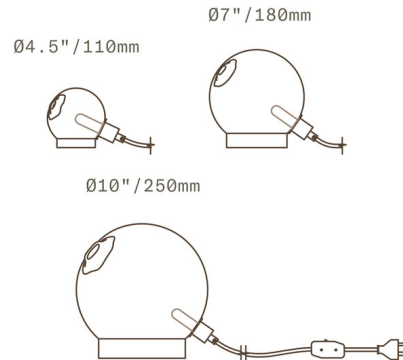

Shown in brushed brass / opaque white

Specifications

COLOR	Opaque White
BODY FINISH	Brushed Brass
WATTAGE	7W
DIMMER	N/A
DIMENSIONS	4.5"W x 4.5"H
BULB INCLUDED	1 x JCD/G9/7W/120V LED
COUNTRY OF ORIGIN	Czech Republic

Technical Information

PRODUCT DIMENSIONS	Cord Length: 72"
LAMP LIFE	25000 hours
COLOR RENDERING	90 CRI
LAMP COLOR	2700K
LUMENS/WATT	64.29
LUMINOUS FLUX	450 lumens

CLICK TO VIEW PRODUCT

Notes: