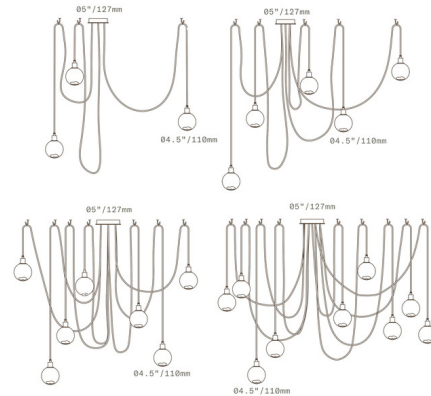

Description

The Drape Hook Pendant brings personality into any space with unlimited customization. Each hand blown Glass sphere pendant hangs from a single canopy and swings out with ceiling hooks that can be placed freely to tailor the pendant to perfectly fit the space. Each sphere has a 4.33 inch diameter. Note: Cord length is field adjustable. Longer lengths available for an additional fee.

Specifications

COLOR	Opaque White
BODY FINISH	Dark Oxidized + Black Cord
WATTAGE	63W
DIMMER	Standard 120V
DIMENSIONS	4.33"W x 4.33"H
BULB INCLUDED	9 x JCD/G9/7W/120V LED
COUNTRY OF ORIGIN	Czech Republic

Technical Information

PRODUCT DIMENSIONS	Canopy: 5" diameter
LAMP LIFE	25000 hours
COLOR RENDERING	90 CRI
LAMP COLOR	2700K
LUMENS/WATT	578.57
LUMINOUS FLUX	4050 lumens

Shown in dark oxidized + black cord / opaque white