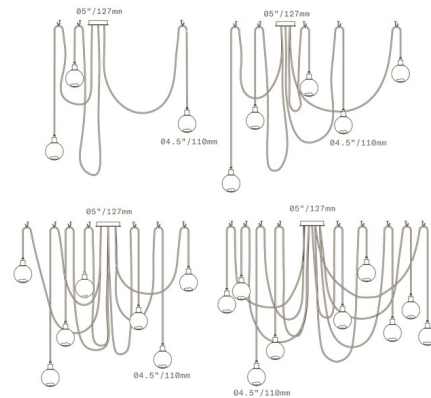

Description

The Drape Hook Pendant brings personality into any space with unlimited customization. Each hand blown Glass sphere pendant hangs from a single canopy and swings out with ceiling hooks that can be placed freely to tailor the pendant to perfectly fit the space. Each sphere has a 4.33 inch diameter. Note: Cord length is field adjustable. Longer lengths available for an additional fee.

Specifications

COLOR Opaque White
BODY FINISH Dark Oxidized + Black Cord
WATTAGE 63W
DIMMER Standard 120V
DIMENSIONS 4.33"W x 4.33"H
BULB INCLUDED 9 x JCD/G9/7W/120V LED
COUNTRY OF ORIGIN Czech Republic

Technical Information

PRODUCT DIMENSIONS Canopy: 5" diameter
LAMP LIFE 25000 hours
COLOR RENDERING 90 CRI
LAMP COLOR 2700K
LUMENS/WATT 578.57
LUMINOUS FLUX 4050 lumens

Shown in dark oxidized + black cord / opaque white