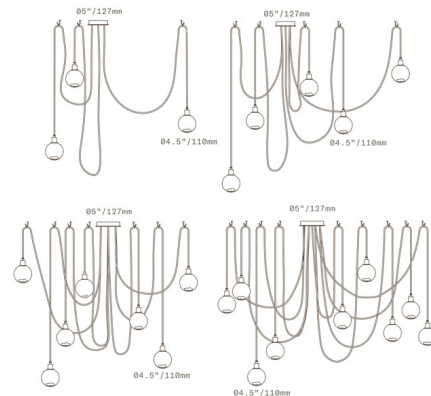

Description

The Drape Hook Pendant brings personality into any space with unlimited customization. Each hand blown Glass sphere pendant hangs from a single canopy and swings out with ceiling hooks that can be placed freely to tailor the pendant to perfectly fit the space. Each sphere has a 4.33 inch diameter. Note: Cord length is field adjustable. Longer lengths available for an additional fee.

Specifications

COLOR Opaque White
BODY FINISH Dark Oxidized + Black Cord
WATTAGE 63W
DIMMER Standard 120V
DIMENSIONS 4.33"W x 4.33"H
BULB INCLUDED 9 x JCD/G9/7W/120V LED
COUNTRY OF ORIGIN Czech Republic

Technical Information

PRODUCT DIMENSIONS Canopy: 5" diameter
LAMP LIFE 25000 hours
COLOR RENDERING 90 CRI
LAMP COLOR 2700K
LUMENS/WATT 578.57
LUMINOUS FLUX 4050 lumens

Shown in dark oxidized + black cord / opaque white