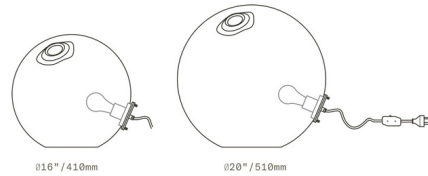

Lightology

lightology.com
866-954-4489
04-21-26

Project: _____

Company: _____

Location: _____ Fixture Type: _____

SPEC #: **SKL1048027**

Approved On: _____ Approved By: _____

Float 2.0 Table / Floor Lamp By SkLO

Description

The Float 2.0 Table / Floor Lamp features an oversized sphere of handblown glass without the use of molds, so it is slightly imperfect in shape. On/Off via in-line switch on cord.

Shown in brushed brass / transparent amber

Specifications

COLOR	Transparent Amber
BODY FINISH	Brushed Brass
WATTAGE	7.5W
DIMMER	N/A
DIMENSIONS	16"W x 16"H
BULB INCLUDED	1 x A19/Medium (E26)/7.5W/120V LED
COUNTRY OF ORIGIN	Czech Republic

Technical Information