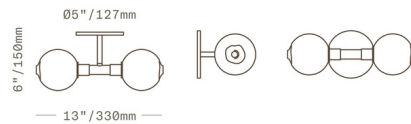

CLICK TO VIEW PRODUCT

Notes: