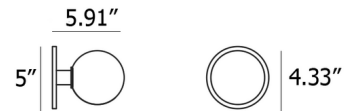

### Description

The Stem 1X Wall Sconce / Ceiling Light features a beautifully crafted handblown Glass globe paired with a simple brass socket and canopy. Stem's elegant, minimalist aesthetic will complement a wide variety of decor styles whether is installed on the wall or ceiling. Note: The Clear Textured, Neutral Grey Textured, Steel Blue Textured, and Whiskey Textured glass colors are only available in 7.1 inch size.

### Specifications

COLOR . . . . . Clear  
BODY FINISH . . . . . Brushed Brass  
WATTAGE . . . . . 7W  
DIMMER . . . . . Standard 120V  
DIMENSIONS . . . . . 4.33"W x 4.33"H x 5.91"D  
BULB INCLUDED . . . . . 1 x JCD/G9/7W/120V LED  
COUNTRY OF ORIGIN . . . . . Czech Republic

### Technical Information

PRODUCT DIMENSIONS . . . . . Canopy/Blackplate: 5" diameter  
LAMP LIFE . . . . . 25000 hours  
COLOR RENDERING . . . . . 90 CRI  
LAMP COLOR . . . . . 3000K  
LUMENS/WATT . . . . . 64.29  
LUMINOUS FLUX . . . . . 450 lumens