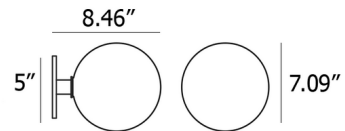

### Description

The Stem 1X Wall Sconce / Ceiling Light features a beautifully crafted handblown Glass globe paired with a simple brass socket and canopy. Stem's elegant, minimalist aesthetic will complement a wide variety of decor styles whether is installed on the wall or ceiling. Note: The Clear Textured, Neutral Grey Textured, Steel Blue Textured, and Whiskey Textured glass colors are only available in 7.1 inch size.

### Specifications

COLOR . . . . . Clear  
BODY FINISH . . . . . Brushed Brass  
WATTAGE . . . . . 7W  
DIMMER . . . . . Standard 120V  
DIMENSIONS . . . . . 4.33"W x 4.33"H x 5.91"D  
BULB INCLUDED . . . . . 1 x JCD/G9/7W/120V LED  
COUNTRY OF ORIGIN . . . . . Czech Republic

### Technical Information

PRODUCT DIMENSIONS . . . . . Canopy/Blackplate: 5" diameter  
LAMP LIFE . . . . . 25000 hours  
COLOR RENDERING . . . . . 90 CRI  
LAMP COLOR . . . . . 3000K  
LUMENS/WATT . . . . . 64.29  
LUMINOUS FLUX . . . . . 450 lumens