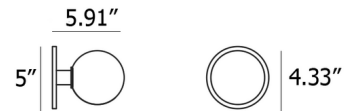

By SkLO

Description

The Stem 1X Wall Sconce / Ceiling Light features a beautifully crafted handblown Glass globe paired with a simple brass socket and canopy. Stem's elegant, minimalist aesthetic will complement a wide variety of decor styles whether is installed on the wall or ceiling. Note: The Clear Textured, Neutral Grey Textured, Steel Blue Textured, and Whiskey Textured glass colors are only available in 7.1 inch size.

Shown in brushed brass / clear

Specifications

COLOR Clear
BODY FINISH Brushed Brass
WATTAGE 7W
DIMMER Standard 120V
DIMENSIONS 4.33"W x 4.33"H x 5.91"D
BULB INCLUDED 1 x JCD/G9/7W/120V LED
COUNTRY OF ORIGIN Czech Republic

Technical Information

PRODUCT DIMENSIONS Canopy/Blackplate: 5" diameter
LAMP LIFE 25000 hours
COLOR RENDERING 90 CRI
LAMP COLOR 3000K
LUMENS/WATT 64.29
LUMINOUS FLUX 450 lumens

CLICK TO VIEW PRODUCT

Notes: