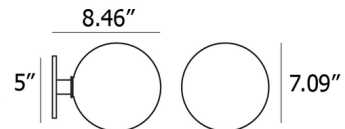

By SkLO

Description

The Stem 1X Wall Sconce / Ceiling Light features a beautifully crafted handblown Glass globe paired with a simple brass socket and canopy. Stem's elegant, minimalist aesthetic will complement a wide variety of decor styles whether is installed on the wall or ceiling. Note: The Clear Textured, Neutral Grey Textured, Steel Blue Textured, and Whiskey Textured glass colors are only available in 7.1 inch size.

Shown in brushed brass / clear

Specifications

COLOR Clear
BODY FINISH Brushed Brass
WATTAGE 7W
DIMMER Standard 120V
DIMENSIONS 4.33"W x 4.33"H x 5.91"D
BULB INCLUDED 1 x JCD/G9/7W/120V LED
COUNTRY OF ORIGIN Czech Republic

Technical Information

PRODUCT DIMENSIONS Canopy/Blackplate: 5" diameter
LAMP LIFE 25000 hours
COLOR RENDERING 90 CRI
LAMP COLOR 3000K
LUMENS/WATT 64.29
LUMINOUS FLUX 450 lumens

CLICK TO VIEW PRODUCT

Notes: