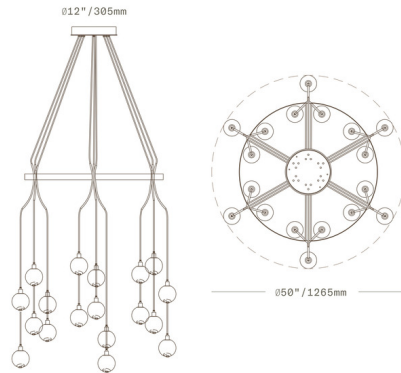

### Description

The Drape Skirt Round Chandelier is a large chandelier that still feels airy, featuring 18 unique handblown glass globes and brass detailing. All glass dimensions are approximate; handblown glass dimensions vary by nature and intent. Note: Due to the weight of this fixture, additional ceiling support is required.

### Specifications

COLOR	Opaque White
BODY FINISH	Brushed Brass
WATTAGE	126W
DIMMER	Standard 120V
DIMENSIONS	51.5"W x 120"H
BULB INCLUDED	18 x JCD/G9/7W/120V LED
COUNTRY OF ORIGIN	Czech Republic

### Technical Information

LAMP LIFE	25000 hours
COLOR RENDERING	90 CRI
LAMP COLOR	2700K
LUMENS/WATT	1,157.14
LUMINOUS FLUX	8100 lumens

CLICK TO VIEW PRODUCT

Notes: