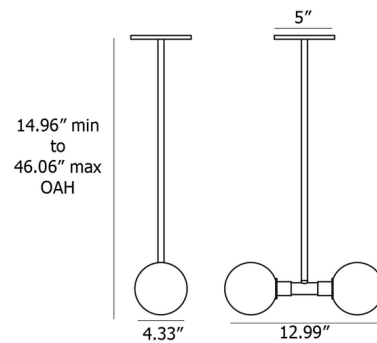

By SkLO

Description

The Stem 2X Pendant features a pair of stunning hand blown Glass globes to bring unique lighting to any space. Elegant and minimalist, Stem will complement a wide variety of decor styles. Note: One 6 inch, two 12 inch, and one 18 inch downrods are included as standard and allow for field adjustability. Custom, non-adjustable overall heights can be specified to order (additional fees may apply).

Specifications

COLOR Opaque White
BODY FINISH Brushed Brass
WATTAGE 14W
DIMMER Standard 120V
DIMENSIONS 12.99"L x 4.33"W x 4.33"H
BULB INCLUDED 2 x JCD/G9/7W/120V LED
COUNTRY OF ORIGIN Czech Republic

Technical Information

PRODUCT DIMENSIONS Canopy: 5" diameter
LAMP LIFE 25000 hours
COLOR RENDERING 90 CRI
LAMP COLOR 3000K
LUMENS/WATT 128.57
LUMINOUS FLUX 900 lumens

Shown in brushed brass / opaque white

CLICK TO VIEW PRODUCT