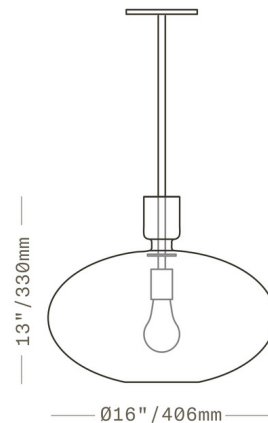

By SkLO

Description

The Reflect Pendant Shape 2 features Mirror-Plated Glass in a unique geometric shape suspended on a sleek brass stem. The glass produces an opaque mirror appearance when the light is off, but allows light to pass through when on. Note: One 6 inch, two 12 inch, and one 18 inch downrods are included as standard and allow for field adjustability. Custom, non-adjustable overall heights can be specified to order (additional fees may apply).

Specifications

COLOR Mirrored Silver
BODY FINISH Brushed Brass
WATTAGE 7.5W
DIMMER Standard 120V
DIMENSIONS 16"W x 13"H
BULB INCLUDED 1 x A19/Medium (E26)/7.5W/120V LED
COUNTRY OF ORIGIN Czech Republic

Technical Information

PRODUCT DIMENSIONS Canopy: 5" diameter
LAMP LIFE 25000 hours
COLOR RENDERING 83 CRI
LAMP COLOR 2700K
LUMENS/WATT 106.67
LUMINOUS FLUX 800 lumens

Shown in brushed brass / mirrored silver