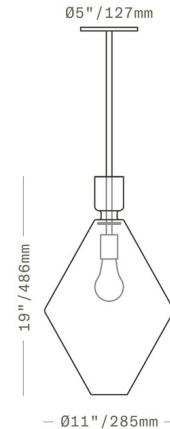

CLICK TO VIEW PRODUCT

Notes: