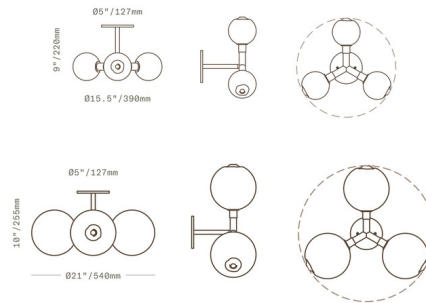

CLICK TO VIEW PRODUCT

Notes: