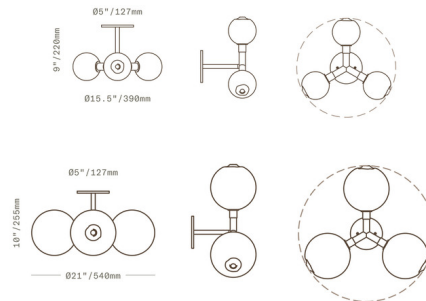

Lightology

lightology.com
866-954-4489
05-28-26

Project: _____

Company: _____

Location: _____ Fixture Type: _____

SPEC #: **SKL1048431**

Approved On: _____ Approved By: _____

Stem 3X Wall Sconce / Ceiling Light

By SkLO

Description

The Stem 3X Wall Sconce / Ceiling Light features a trio of handblown Czech glass globes with a choice of Brushed Brass or Dark Oxidized Brass finishes. It can be oriented in any direction when used on the wall. Smaller size uses 4.5 inch diameter globes. Larger size uses 7 inch diameter globes.

Shown in dark oxidized / clear

Specifications

COLOR Clear
 BODY FINISH Dark Oxidized
 WATTAGE 13.5W
 DIMMER Standard 120V
 DIMENSIONS 15.5"W x 9"H
 BULB INCLUDED 3 x JCD/G9/4.5W/120V LED
 COUNTRY OF ORIGIN Czech Republic

Technical Information

PRODUCT DIMENSIONS Canopy/Blackplate: 5" diameter
 LAMP LIFE 25000 hours
 COLOR RENDERING 90 CRI
 LAMP COLOR 3000K
 LUMENS/WATT 300.00
 LUMINOUS FLUX 1350 lumens

CLICK TO VIEW PRODUCT