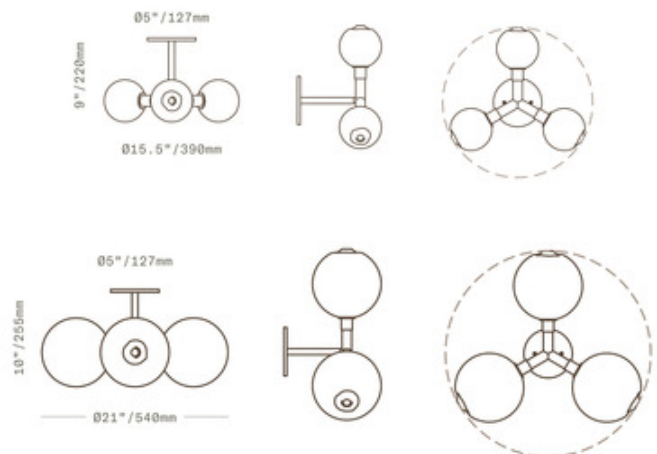

BRAND

SKLO

DESCRIPTION

The Stem 3X Wall Sconce / Ceiling Light features a trio of handblown Czech glass globes with a choice of Brushed Brass or Dark Oxidized Brass finishes. It can be oriented in any direction when used on the wall. Smaller size uses 4.5 inch diameter globes. Larger size uses 7 inch diameter globes.

Shown in: Dark Oxidized / Clear

SHADE COLOR	Clear
BODY FINISH	Dark Oxidized
WATTAGE	13.5W
DIMMER	Standard 120V
DIMENSIONS	15.5"W x 9"H
BULB INCLUDED	
LAMP	3 x JCD/G9/4.5W/120V LED

Technical Information

LUMINOUS FLUX	1350 lumens
LUMENS/WATT	300.00
LAMP COLOR	3000K
COLOR RENDERING	90 CRI
LAMP LIFE	25000 hours

SPEC # SKL1048431

COMPANY	PROJECT	FIXTURE TYPE	APPROVED BY	DATE