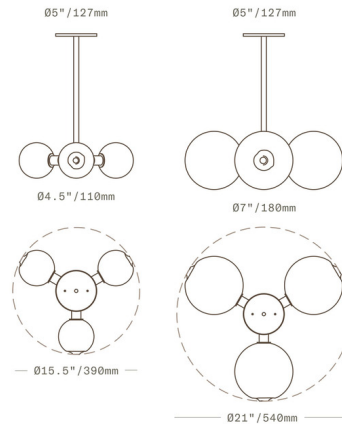

Lightology

lightology.com
866-954-4489
05-17-26

Project: _____

Company: _____

Location: _____ Fixture Type: _____

SPEC #: **SKL1048450**

Approved On: _____ Approved By: _____

Stem 3X Pendant By SkLO

Description

The Stem 3X Pendant features a trio of handblown Glass globes connected with Brass stems. Smaller size uses 4.5 inch diameter globes. Larger size uses 7 inch diameter globes. Note: One 6 inch, two 12 inch, and one 18 inch downrods are included as standard and allow for field adjustability. Custom, non-adjustable overall heights can be specified to order (additional fees may apply).

Shown in brushed brass / transparent smoke

Specifications

COLOR Transparent Smoke
BODY FINISH Brushed Brass
WATTAGE 13.5W
DIMMER Standard 120V
DIMENSIONS 15.5"W x 4.5"H
BULB INCLUDED 3 x JCD/G9/4.5W/120V LED
COUNTRY OF ORIGIN Czech Republic

Technical Information

PRODUCT DIMENSIONS Canopy: 5" diameter
LAMP LIFE 25000 hours
COLOR RENDERING 90 CRI
LAMP COLOR 3000K
LUMENS/WATT 300.00
LUMINOUS FLUX 1350 lumens

CLICK TO VIEW PRODUCT

Notes: