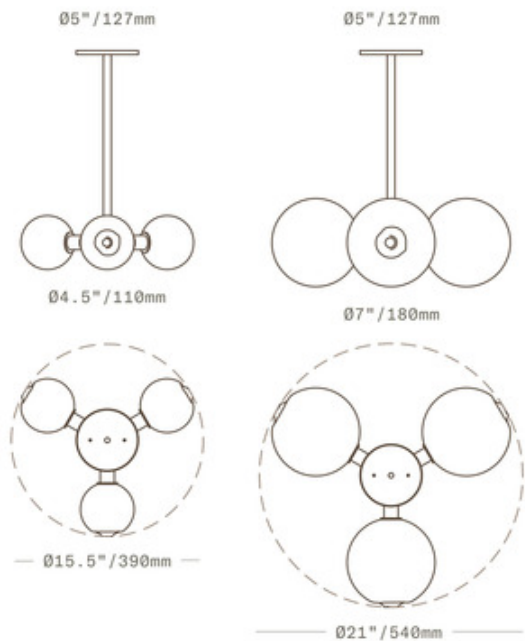

BRAND

SKLO

DESCRIPTION

The Stem 3X Pendant features a trio of handblown Glass globes connected with Brass stems. Smaller size uses 4.5 inch diameter globes. Larger size uses 7 inch diameter globes. Note: Overall drop length must be specified when ordering. Small - 15 to 50 inches. Large - 17 to 50 inches. Custom drop lengths available for an additional fee.

Shown in: Brushed Brass / Transparent Smoke

SHADE COLOR	Transparent Smoke
BODY FINISH	Brushed Brass
WATTAGE	13.5W
DIMMER	Standard 120V
DIMENSIONS	15.5"W x 4.5"H
BULB INCLUDED	
LAMP	3 x JCD/G9/4.5W/120V LED

Technical Information

LUMINOUS FLUX	1350 lumens
LUMENS/WATT	300.00
LAMP COLOR	3000K
COLOR RENDERING	90 CRI
LAMP LIFE	25000 hours

SPEC # SKL1048450

COMPANY	PROJECT	FIXTURE TYPE	APPROVED BY	DATE