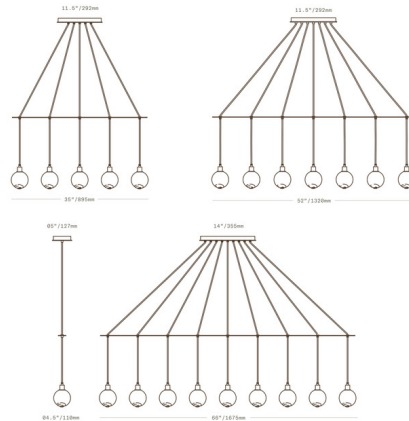

Description

The Drape Linear Chandelier features a row of handblown glass globes suspended by fabric-covered cords. The glass is available in both dipped glass finishes, featuring the SkLO double-dipped flame-polished mouth, or textured glass, featuring a soft, frosted finish and subtle sculpted vertical ridges. Note: Cord length is field adjustable. Longer lengths available for an additional fee.

Specifications

COLOR	Opaque White
BODY FINISH	Dark Oxidized
WATTAGE	49W
DIMMER	Standard 120V
DIMENSIONS	52"L x 4.5"W x 4.5"H
BULB INCLUDED	7 x JCD/G9/7W/120V LED
COUNTRY OF ORIGIN	Czech Republic

Technical Information

LAMP LIFE	25000 hours
COLOR RENDERING	90 CRI
LAMP COLOR	2700K
LUMENS/WATT	450.00
LUMINOUS FLUX	3150 lumens

Shown in dark oxidized / opaque white

CLICK TO VIEW PRODUCT

Notes: