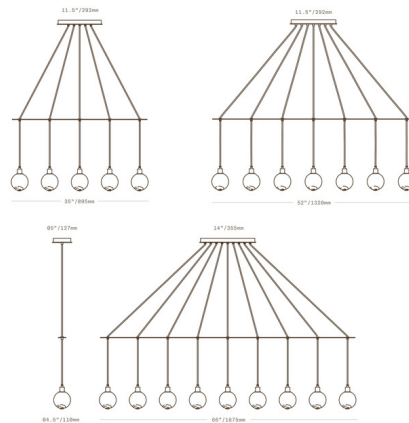

Description

The Drape Linear Chandelier features a row of handblown glass globes suspended by fabric-covered cords. The glass is available in both dipped glass finishes, featuring the SkLO double-dipped flame-polished mouth, or textured glass, featuring a soft, frosted finish and subtle sculpted vertical ridges. Note: Cord length is field adjustable. Longer lengths available for an additional fee.

Specifications

COLOR	Opaque White
BODY FINISH	Dark Oxidized
WATTAGE	49W
DIMMER	Standard 120V
DIMENSIONS	52"L x 4.5"W x 4.5"H
BULB INCLUDED	7 x JCD/G9/7W/120V LED
COUNTRY OF ORIGIN	Czech Republic

Technical Information

LAMP LIFE	25000 hours
COLOR RENDERING	90 CRI
LAMP COLOR	2700K
LUMENS/WATT	450.00
LUMINOUS FLUX	3150 lumens

Shown in dark oxidized / opaque white

CLICK TO VIEW PRODUCT

Notes: