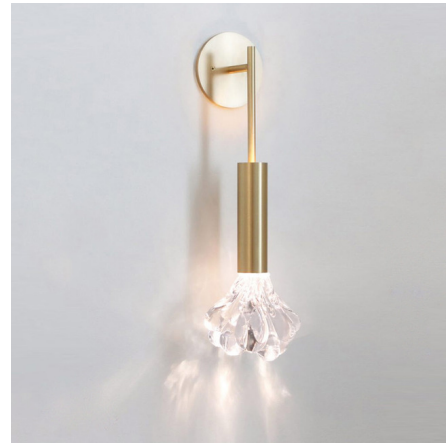

Lightology

lightology.com
866-954-4489
04-22-26

Project: _____

Company: _____

Location: _____ Fixture Type: _____

SPEC #: **SKL1048538**

Approved On: _____ Approved By: _____

Dew Wall Sconce

By SkLO

Description

The Dew Wall Sconce features solid sculpted glass composed of layers of glass applied while hot, giving it a dripping appearance. The fixture also offers a slight uplight through the open top of the cylinder.

Specifications

COLOR . . . . . Clear
BODY FINISH . . . . . Brushed Brass
WATTAGE 7W
DIMMER . . . . . Standard 120V
DIMENSIONS . . . . . 5.5"W x 22"H x 6.5"D
BULB INCLUDED . . . . . 1 x JCD/G9/7W/120V LED
COUNTRY OF ORIGIN . . . . . Czech Republic

Technical Information

LAMP LIFE . . . . . 25000 hours
COLOR RENDERING . . . . . 90 CRI
LAMP COLOR 3000K
LUMENS/WATT 64.29
LUMINOUS FLUX . . . . . 450 lumens

Shown in brushed brass / clear