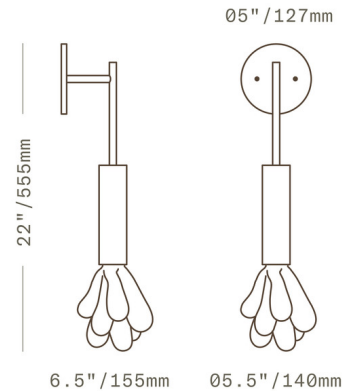

CLICK TO VIEW PRODUCT

Notes: