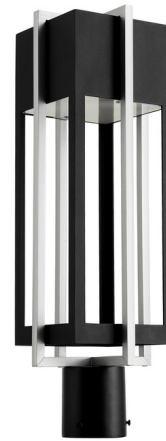

Lightology

lightology.com
866-954-4489
07-10-26

Project: _____

Company: _____

Location: _____ Fixture Type: _____

SPEC #: **QUO1048628**

Approved On: _____ Approved By: _____

AI Fresco Post Light By Quorum

Description

The AI Fresco 120V Post Mount features a double framed geometric silhouette that will bring safety and style to any outdoor space. Note: Post required and sold separately.

Shown in black / satin nickel

Specifications

COLOR	N/A
BODY FINISH	Black / Satin Nickel
WATTAGE	11W
DIMMER	N/A
DIMENSIONS	7"W x 21.63"H x 7"D
INTEGRATED LED MODULE	1 x LED/11W/120V LED
COUNTRY OF ORIGIN	China

Technical Information

COLOR RENDERING	90 CRI
LAMP COLOR	3000K
LUMENS/WATT	21.82
LUMINOUS FLUX	240 lumens