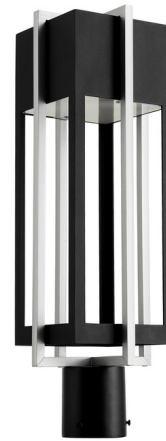

Lightology

lightology.com
866-954-4489
04-24-26

Project: _____

Company: _____

Location: _____ Fixture Type: _____

SPEC #: **QUO1048628**

Approved On: _____ Approved By: _____

AI Fresco Post Light By Quorum

Description

The AI Fresco 120V Post Mount features a double framed geometric silhouette that will bring safety and style to any outdoor space. Note: Post required and sold separately.

Shown in black / satin nickel

Specifications

COLOR	N/A
BODY FINISH	Black / Satin Nickel
WATTAGE	11W
DIMMER	N/A
DIMENSIONS	7"W x 21.63"H x 7"D
INTEGRATED LED MODULE	1 x LED/11W/120V LED
COUNTRY OF ORIGIN	China

Technical Information

COLOR RENDERING	90 CRI
LAMP COLOR	3000K
LUMENS/WATT	21.82
LUMINOUS FLUX	240 lumens