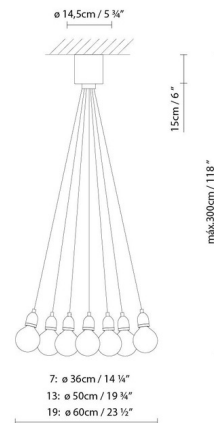

Description

Ildes Max S Multi Light Pendant brings a versatile look to your interior space. An array of metal sockets suspended from a single canopy can be hung loose or gathered with a band for a more concentrated lighting effect. Available in Chrome with Red cables or Bronze with Black cables in 7, 13, or 19 lights.

Specifications

COLOR	N/A
BODY FINISH	Chrome
WATTAGE	38W
DIMMER	Standard 120V
DIMENSIONS	23.4"W x 118"H
BULB NOT INCLUDED	19 x Edison Globe/Medium (E26)/120V LED
OTHER BULB OPTIONS	19 x Edison Globe/Medium (E26)/120V Incandescent 19 x G125/Medium (E26)/120V Incandescent 19 x G125/Medium (E26)/120V LED
COUNTRY OF ORIGIN	Spain

Technical Information

PRODUCT DIMENSIONS	Adjustable Max Height: 118"
LAMP COLOR	2700K

Shown in chrome

CLICK TO VIEW PRODUCT

Notes: