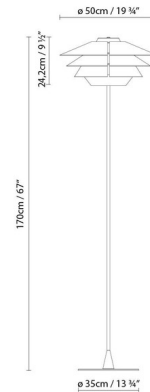

### Specifications

|                    |  |
|--------------------|--|
| COLOR              | Grey / Beige / Beige / Beige               |
| BODY FINISH        | Matte Beige                                |
| WATTAGE            | 70W  |
| DIMMER             | N/A  |
| DIMENSIONS         | 19.75"W x 67"H                             |
| BULB NOT INCLUDED  | 1 x A19/Medium (E26)/70W/120V Incandescent |
| OTHER BULB OPTIONS | 1 x A19/Medium (E26)/11W/120V LED          |
| COUNTRY OF ORIGIN  | Spain                                      |

### Technical Information

|                    |            |
|--------------------|------------|
| PRODUCT DIMENSIONS | Cord: 120" |
|--------------------|------------|

CLICK TO VIEW PRODUCT

Notes: