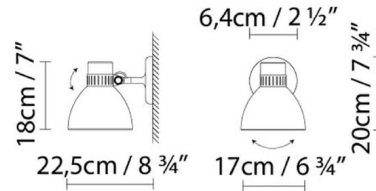

### Specifications

COLOR	N/A
BODY FINISH	Copper
WATTAGE	11W
DIMMER	Standard 120V
DIMENSIONS	6.75"W x 7.75"H x 8.75"D
BULB NOT INCLUDED	1 x A19/Medium (E26)/11W/120V LED
OTHER BULB OPTIONS	1 x A19/Medium (E26)/60W/120V Incandescent
COUNTRY OF ORIGIN	Spain

### Technical Information

PRODUCT DIMENSIONS	Backplate: 5" diameter
--------------------	------------------------

CLICK TO VIEW PRODUCT

Notes: