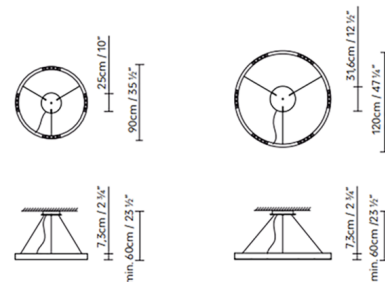

Shown in matte black

Specifications

COLOR	N/A
BODY FINISH	Matte Black
WATTAGE	121.5W
DIMMER	0-10V
DIMENSIONS	47.25"W x 2.75"H
INTEGRATED LED MODULE	6 x LED/18W/120-277V LED
INTEGRATED LED MODULE	3 x LED/4.5W/120-277V LED
COUNTRY OF ORIGIN	Spain

Technical Information

PRODUCT DIMENSIONS	Cord Length: 86.6"
COLOR RENDERING	90 CRI
LAMP COLOR	3000K
LUMENS/WATT	966.44
LUMINOUS FLUX	17396 lumens

CLICK TO VIEW PRODUCT

Notes: