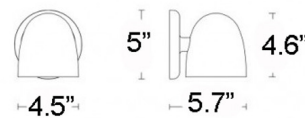

Shown in white / clear

Specifications

COLOR	Clear
BODY FINISH	White
WATTAGE	7W
DIMMER	Not Dimmable
DIMENSIONS	4.5"W x 5"H x 5.7"D
INTEGRATED LED MODULE	1 x LED/7W/120V LED
COUNTRY OF ORIGIN	Spain

Technical Information