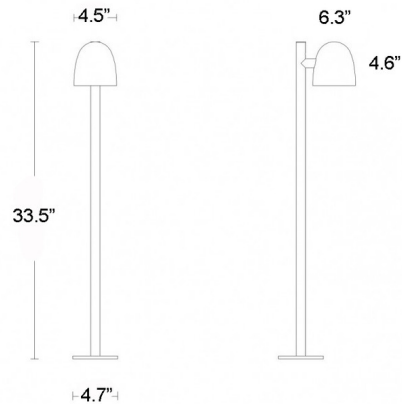

### Specifications

COLOR	N/A
BODY FINISH	Black
WATTAGE	7W
DIMMER	Not Dimmable
DIMENSIONS	6.3"W x 33.5"H
INTEGRATED LED MODULE	1 x LED/7W/120V LED
COUNTRY OF ORIGIN	Spain