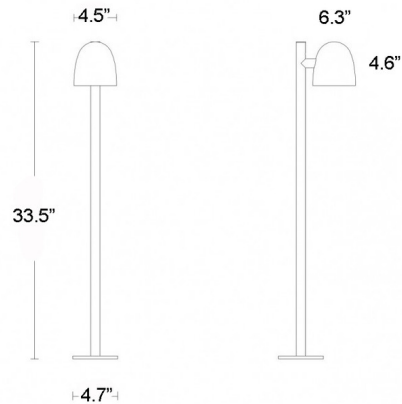

Lightology

lightology.com
866-954-4489
05-23-26

Project: _____

Company: _____

Location: _____ Fixture Type: _____

SPEC #: **BLX1048729**

Approved On: _____ Approved By: _____

Speers Outdoor Bollard Light By B.lux

Description

The Speers Outdoor Bollard Light brings a clean dimple look to your space that provides powerful light for all your night time needs. The glass lens focuses the light, enhancing it's luminosity.

Shown in black

Specifications

COLOR	N/A
BODY FINISH	Black
WATTAGE	7W
DIMMER	Not Dimmable
DIMENSIONS	6.3"W x 33.5"H
INTEGRATED LED MODULE	1 x LED/7W/120V LED
COUNTRY OF ORIGIN	Spain

Technical Information

COLOR RENDERING	90 CRI
LAMP COLOR	3000K
LUMENS/WATT	78.00
LUMINOUS FLUX	546 lumens