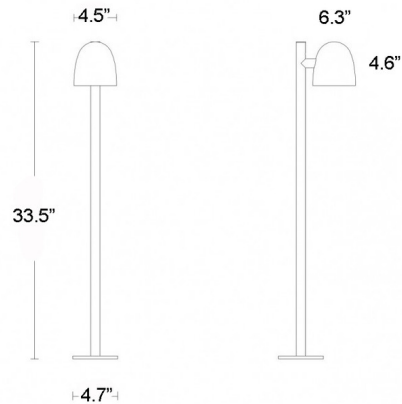

Lightology

lightology.com
866-954-4489
04-07-26

Project: _____

Company: _____

Location: _____ Fixture Type: _____

SPEC #: **BLX1048729**

Approved On: _____ Approved By: _____

Speers Outdoor Bollard Light By B.lux

Description

The Speers Outdoor Bollard Light brings a clean dimple look to your space that provides powerful light for all your night time needs. The glass lens focuses the light, enhancing it's luminosity.

Shown in black

Specifications

| | |
|-----------------------|---------------------|
| COLOR | N/A |
| BODY FINISH | Black |
| WATTAGE | 7W |
| DIMMER | Not Dimmable |
| DIMENSIONS | 6.3"W x 33.5"H |
| INTEGRATED LED MODULE | 1 x LED/7W/120V LED |
| COUNTRY OF ORIGIN | Spain |