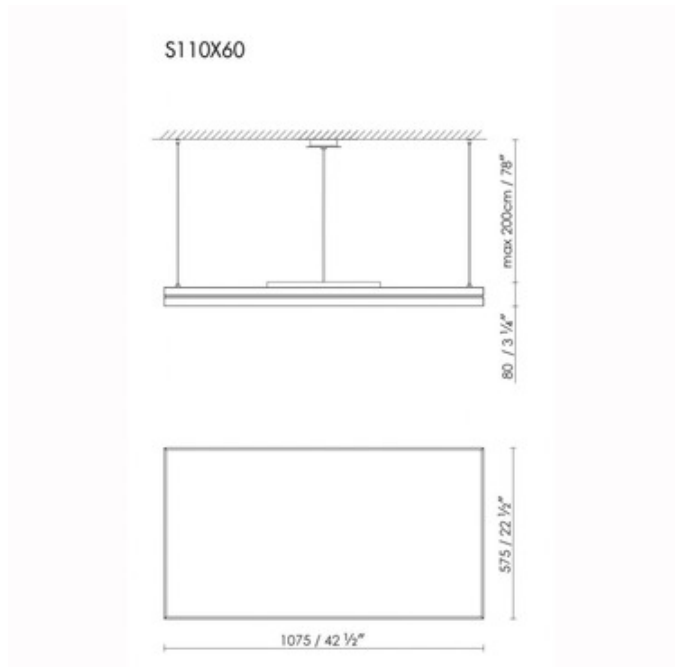

DESIGNER David Abad
BRAND B.Lux

DESCRIPTION

The Lite Rectangle Ceiling Light / Wall Sconce brings a clean look with bold light to your interior space. Two slim aluminum squares make up the body and is complemented by an acrylic diffuser.

SHADE COLOR	Opal
BODY FINISH	Black
WATTAGE	57.6W
DIMMER	0-10V
DIMENSIONS	22.5"W x 42.25"H
INTEGRATED LED MODULE	
LAMP	1 x LED/57.6W/120V LED

Technical Information

LUMINOUS FLUX	10720 lumens
LUMENS/WATT	186.11
LAMP COLOR	3000K
COLOR RENDERING	90 CRI

SPEC # BLX1048735

COMPANY	PROJECT	FIXTURE TYPE	APPROVED BY	DATE