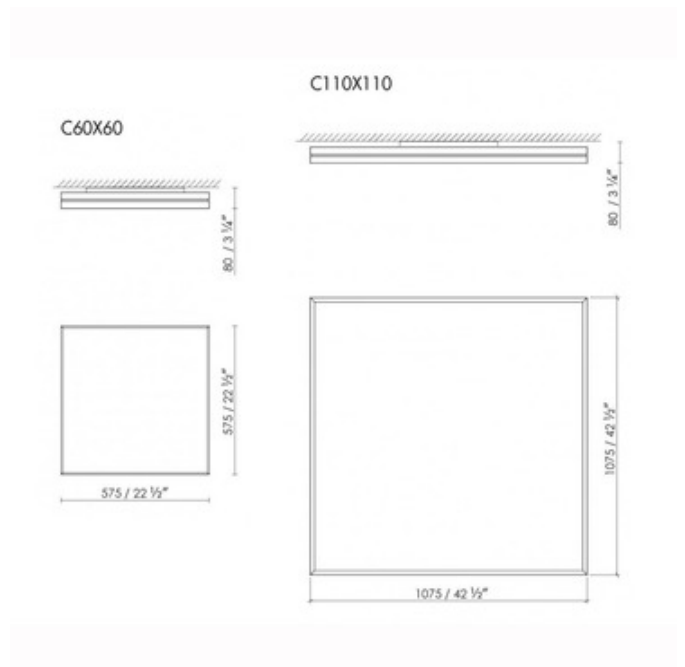

COMPANY

PROJECT

FIXTURE TYPE

APPROVED BY

DATE