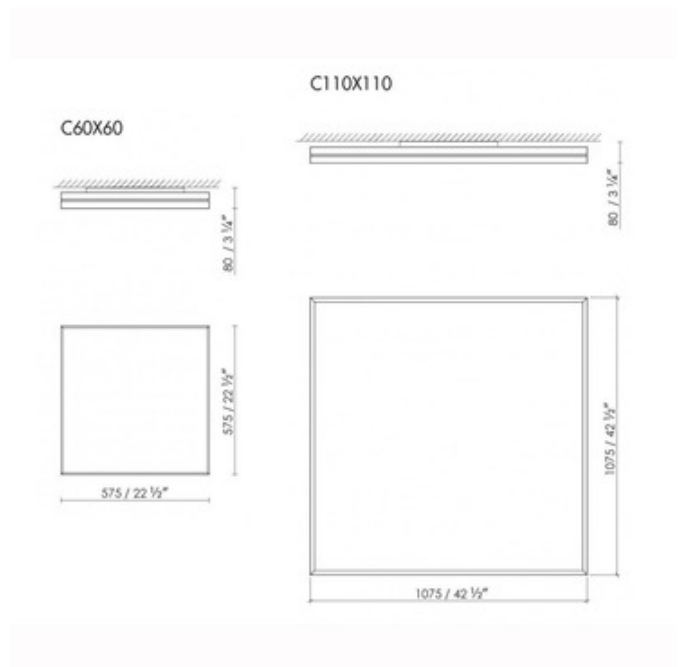

**BRAND**

B.Lux

**DESCRIPTION**

The Lite Square Ceiling Light / Wall Sconce brings a clean look with bold light to your interior space. Two slim aluminum squares make up the body and is complemented by an acrylic diffuser. ADA compliant when used on the wall.

<b>SHADE COLOR</b>	Opal
<b>BODY FINISH</b>	Black
<b>WATTAGE</b>	28.8W
<b>DIMMER</b>	0-10V
<b>DIMENSIONS</b>	22.5"W x 3.25"H
<b>INTEGRATED LED MODULE</b>	
<b>LAMP</b>	1 x LED/28.8W/120V LED

*Technical Information*

<b>LUMINOUS FLUX</b>	5360 lumens
<b>LUMENS/WATT</b>	186.11
<b>LAMP COLOR</b>	3000K
<b>COLOR RENDERING</b>	90 CRI

**SPEC #**

BLX1048743

COMPANY	PROJECT	FIXTURE TYPE	APPROVED BY	DATE