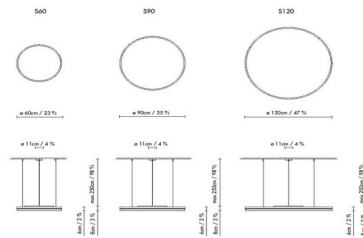

By B.lux

Description

The Lite Hole Pendant brings a clean look with bold light to your interior space. Two concentric aluminum rings make up the body and is complemented by an acrylic diffuser. Available in three sizes. Canopy: 4.25 inch diameter.

Shown in copper / opal

Specifications

COLOR Opal
BODY FINISH Copper
WATTAGE 17.4W
DIMMER 0-10V
DIMENSIONS 23.5"W x 3.25"H
BULB NOT INCLUDED 1 x LED/17.4W/120-277V LED
COUNTRY OF ORIGIN Spain

Technical Information

PRODUCT DIMENSIONS Adjustable Cable Length: 98.5"
COLOR RENDERING 90 CRI
LAMP COLOR 3000K
LUMENS/WATT 196.32
LUMINOUS FLUX 3416 lumens

CLICK TO VIEW PRODUCT

Notes: