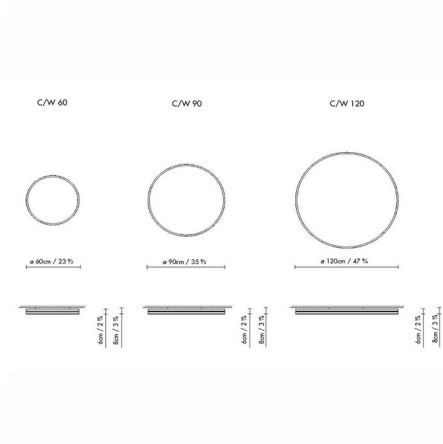

Shown in copper / opal