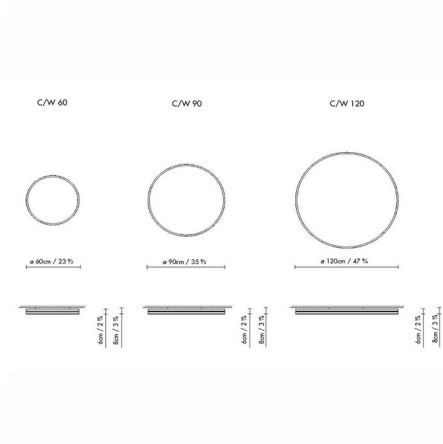

### Description

The Lite Hole Ceiling Light / Wall Sconce brings a clean look with bold light to your interior space. Two concentric aluminum rings make up the body and is complemented by an acrylic diffuser. Available in three sizes. ADA when used on the wall.

### Specifications

COLOR	Opal
BODY FINISH	Copper
WATTAGE	17.4W
DIMMER	0-10V
DIMENSIONS	23.5"W x 3.25"H
INTEGRATED LED MODULE	1 x LED/17.4W/120-277V LED
COUNTRY OF ORIGIN	Spain

### Technical Information

COLOR RENDERING	90 CRI
LAMP COLOR	3000K
LUMENS/WATT	196.32
LUMINOUS FLUX	3416 lumens

Shown in copper / opal

CLICK TO VIEW PRODUCT

Notes: