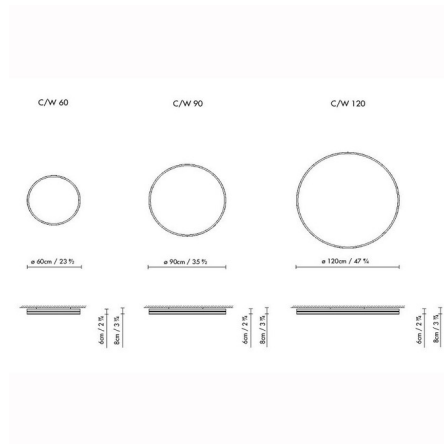

Description

The Lite Hole Ceiling Light / Wall Sconce brings a clean look with bold light to your interior space. Two concentric aluminum rings make up the body and is complemented by an acrylic diffuser. Available in three sizes. ADA when used on the wall.

Shown in copper / opal

Specifications

COLOR	Opal
BODY FINISH	Copper
WATTAGE	17.4W
DIMMER	0-10V
DIMENSIONS	23.5"W x 3.25"H
INTEGRATED LED MODULE	1 x LED/17.4W/120-277V LED
COUNTRY OF ORIGIN	Spain

Technical Information

COLOR RENDERING	90 CRI
LAMP COLOR	3000K
LUMENS/WATT	196.32
LUMINOUS FLUX	3416 lumens

CLICK TO VIEW PRODUCT

Notes: