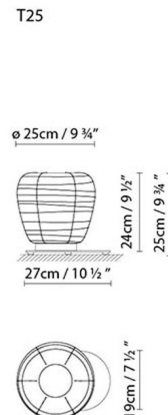

Shown in walnut / opal

Specifications

COLOR	Opal
BODY FINISH	Walnut
WATTAGE	60W
DIMMER	Included
DIMENSIONS	9.75"W x 9.5"H
BULB NOT INCLUDED	1 x A19/Medium (E26)/60W/120V Incandescent
OTHER BULB OPTIONS	1 x A19/Medium (E26)/10W/120V LED
COUNTRY OF ORIGIN	Spain

Technical Information

PRODUCT DIMENSIONS	Cord: 96"
--------------------	-----------

CLICK TO VIEW PRODUCT

Notes: