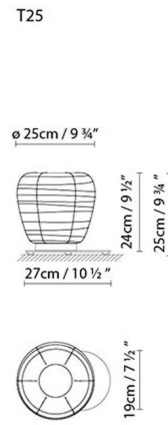

### Specifications

COLOR	Opal
BODY FINISH	Walnut
WATTAGE	60W
DIMMER	Included
DIMENSIONS	9.75"W x 9.5"H
BULB NOT INCLUDED	1 x A19/Medium (E26)/60W/120V Incandescent
OTHER BULB OPTIONS	1 x A19/Medium (E26)/10W/120V LED
COUNTRY OF ORIGIN	Spain

### Technical Information

PRODUCT DIMENSIONS	Cord: 96"
--------------------	-----------

CLICK TO VIEW PRODUCT

Notes: