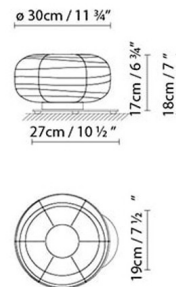

Shown in black / opal

Specifications

COLOR	Opal
BODY FINISH	Black
WATTAGE	60W
DIMMER	Included
DIMENSIONS	11.75"W x 6.75"H
BULB NOT INCLUDED	1 x A19/Medium (E26)/60W/120V Incandescent
OTHER BULB OPTIONS	1 x A19/Medium (E26)/10W/120V LED
COUNTRY OF ORIGIN	Spain

Technical Information

PRODUCT DIMENSIONS	Cord: 96"
--------------------	-----------

T15

CLICK TO VIEW PRODUCT

Notes: