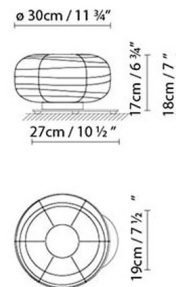

### Specifications

COLOR	Opal
BODY FINISH	Black
WATTAGE	60W
DIMMER	Included
DIMENSIONS	11.75"W x 6.75"H
BULB NOT INCLUDED	1 x A19/Medium (E26)/60W/120V Incandescent
OTHER BULB OPTIONS	1 x A19/Medium (E26)/10W/120V LED
COUNTRY OF ORIGIN	Spain

### Technical Information

PRODUCT DIMENSIONS	Cord: 96"
--------------------	-----------

T15

CLICK TO VIEW PRODUCT

Notes: