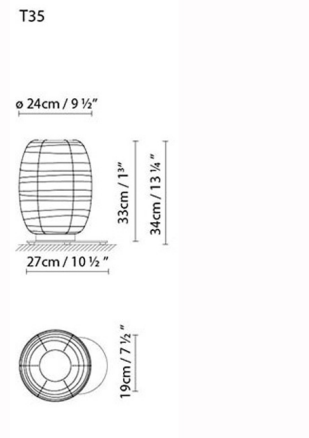

### Specifications

COLOR	Opal
BODY FINISH	Walnut
WATTAGE	60W
DIMMER	Included
DIMENSIONS	9.25"W x 13.25"H
BULB NOT INCLUDED	1 x A19/Medium (E26)/60W/120V Incandescent
OTHER BULB OPTIONS	1 x A19/Medium (E26)/10W/120V LED
COUNTRY OF ORIGIN	Spain

### Technical Information

PRODUCT DIMENSIONS	Cord: 96"
--------------------	-----------

CLICK TO VIEW PRODUCT

Notes: