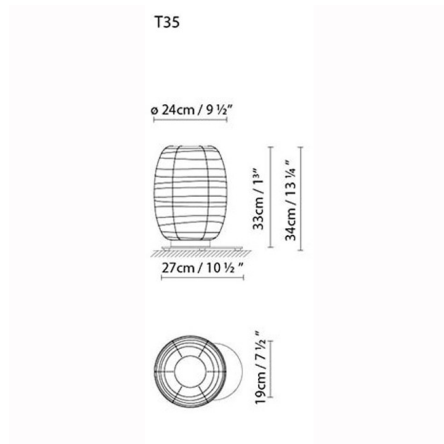

Shown in walnut / opal

Specifications

COLOR	Opal
BODY FINISH	Walnut
WATTAGE	60W
DIMMER	Included
DIMENSIONS	9.25"W x 13.25"H
BULB NOT INCLUDED	1 x A19/Medium (E26)/60W/120V Incandescent
OTHER BULB OPTIONS	1 x A19/Medium (E26)/10W/120V LED
COUNTRY OF ORIGIN	Spain

Technical Information

PRODUCT DIMENSIONS	Cord: 96"
--------------------	-----------

CLICK TO VIEW PRODUCT

Notes: