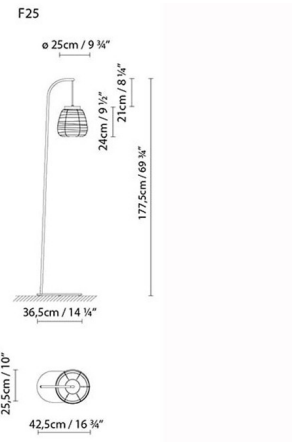

Shown in walnut / opal

Specifications

COLOR	Opal
BODY FINISH	Walnut
WATTAGE	60W
DIMMER	Included
DIMENSIONS	9.75"W x 69.25"H
BULB NOT INCLUDED	1 x A19/Medium (E26)/60W/120V Incandescent
OTHER BULB OPTIONS	1 x A19/Medium (E26)/10W/120V LED
COUNTRY OF ORIGIN	Spain

Technical Information

PRODUCT DIMENSIONS	Cord: 120"
--------------------	------------

Notes:

CLICK TO VIEW PRODUCT