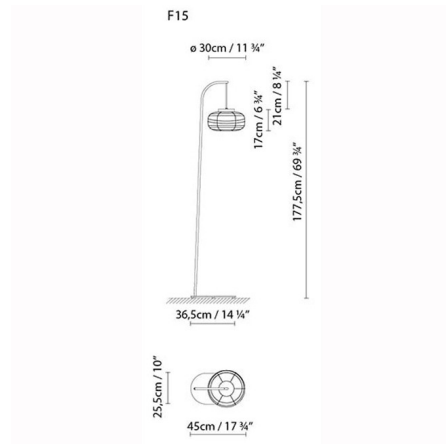

By B.lux

Description

The Misko F15 Floor Lamp is inspired by Japanese styled paper lanterns. The elegant hand blown glass diffuser is accented with metal or wood, and will blend in a variety of styles from contemporary to classic. Dimmer switch is located on the cord.

Shown in black / opal

Specifications

COLOR	Opal
BODY FINISH	Black
WATTAGE	60W
DIMMER	Included
DIMENSIONS	11.75"W x 69.25"H
BULB NOT INCLUDED	1 x A19/Medium (E26)/60W/120V Incandescent
OTHER BULB OPTIONS	1 x A19/Medium (E26)/10W/120V LED
COUNTRY OF ORIGIN	Spain

Technical Information

PRODUCT DIMENSIONS	Cord: 120"
--------------------	------------

CLICK TO VIEW PRODUCT

Notes: