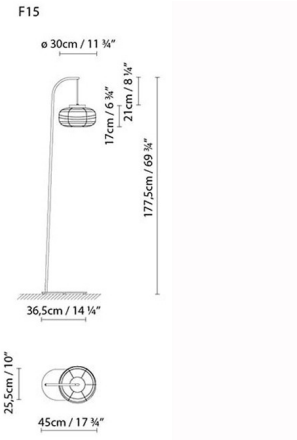

Shown in black / opal

Specifications

COLOR	Opal
BODY FINISH	Black
WATTAGE	60W
DIMMER	Included
DIMENSIONS	11.75"W x 69.25"H
BULB NOT INCLUDED	1 x A19/Medium (E26)/60W/120V Incandescent
OTHER BULB OPTIONS	1 x A19/Medium (E26)/10W/120V LED
COUNTRY OF ORIGIN	Spain

Technical Information

PRODUCT DIMENSIONS	Cord: 120"
--------------------	------------

Notes:

CLICK TO VIEW PRODUCT