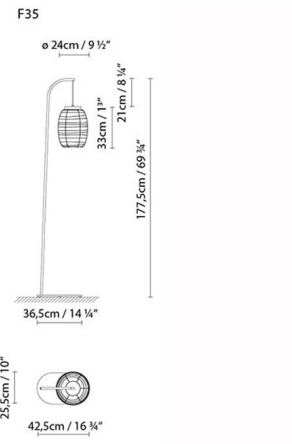

Shown in walnut / opal

Specifications

COLOR	Opal
BODY FINISH	Walnut
WATTAGE	60W
DIMMER	Included
DIMENSIONS	9.5"W x 69.25"H
BULB NOT INCLUDED	1 x A19/Medium (E26)/60W/120V Incandescent
OTHER BULB OPTIONS	1 x A19/Medium (E26)/10W/120V LED
COUNTRY OF ORIGIN	Spain

Technical Information

PRODUCT DIMENSIONS	Cord: 120"
--------------------	------------

Notes:

CLICK TO VIEW PRODUCT