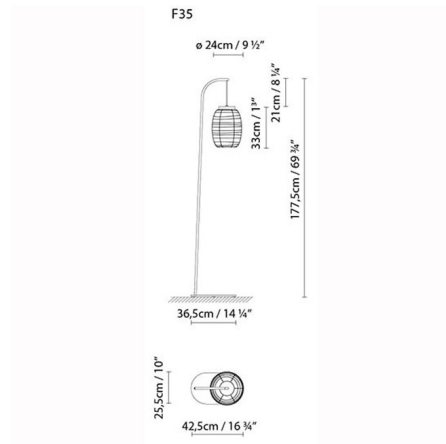

### Specifications

COLOR	Opal
BODY FINISH	Walnut
WATTAGE	60W
DIMMER	Included
DIMENSIONS	9.5"W x 69.25"H
BULB NOT INCLUDED	1 x A19/Medium (E26)/60W/120V Incandescent
OTHER BULB OPTIONS	1 x A19/Medium (E26)/10W/120V LED
COUNTRY OF ORIGIN	Spain

### Technical Information

PRODUCT DIMENSIONS	Cord: 120"
--------------------	------------

CLICK TO VIEW PRODUCT

Notes: