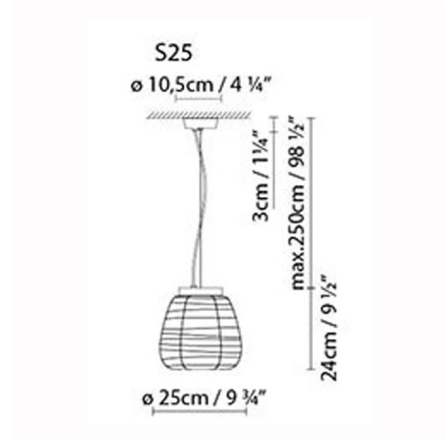

### Description

The Misko S25 is inspired by Japanese styled paper lanterns. The elegant hand blown glass diffuser is accented with metal or wood, and will blend in a variety of styles from contemporary to classic. Canopy: 4.25 inch diameter.

### Specifications

COLOR	Opal
BODY FINISH	Walnut
WATTAGE	60W
DIMMER	Standard 120V
DIMENSIONS	9.75"W x 9.75"H
BULB NOT INCLUDED	1 x A19/Medium (E26)/60W/120V Incandescent
OTHER BULB OPTIONS	1 x A19/Medium (E26)/10W/120V LED
COUNTRY OF ORIGIN	Spain

### Technical Information

PRODUCT DIMENSIONS	Adjustable Cable Length: 98.5"
--------------------	--------------------------------

CLICK TO VIEW PRODUCT

Notes: