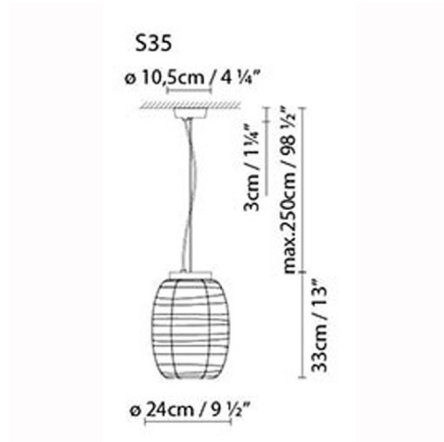

By B.lux

Description

The Misko S35 is inspired by Japanese styled paper lanterns. The elegant hand blown glass diffuser is accented with metal or wood, and will blend in a variety of styles from contemporary to classic. Canopy: 4.25 inch diameter.

Shown in black / opal

Specifications

COLOR	Opal
BODY FINISH	Black
WATTAGE	60W
DIMMER	Standard 120V
DIMENSIONS	9.5"W x 13"H
BULB NOT INCLUDED	1 x A19/Medium (E26)/60W/120V Incandescent
OTHER BULB OPTIONS	1 x A19/Medium (E26)/10W/120V LED
COUNTRY OF ORIGIN	Spain

Technical Information

PRODUCT DIMENSIONS Adjustable Cable Length: 98.5"

CLICK TO VIEW PRODUCT

Notes: